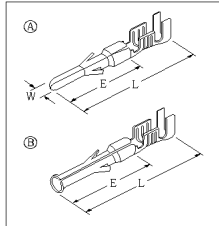

Ø 1.3 CONNECTOR

► TERMINAL

Part No.	Description	Wire Range AWG (mm ²)	Material		Dimension (mm)			Type	Qty Reel
			Thick.	Finish	L	E	W		
⊙ ST 750293-3	φ 1.3 Pin Small Wire	26-22 (0.13-0.3)	0.25	Brass Pre-Tin	15.3	9.0	1.3	Ⓐ	5,000
⊙ ST 750294-3	φ 1.3 Pin Heavy Wire	20-16 (0.5-1.25)	0.25	Brass Pre-Tin	15.3	9.0	1.3		4,000
⊙ ST 730291-3	φ 1.3 Rec. Small Wire	26-22 (0.13-0.3)	0.25	Brass Pre-Tin	15.3	9.0		Ⓑ	5,000
⊙ ST 730292-3	φ 1.3 Rec. Heavy Wire	20-16 (0.5-1.25)	0.25	Brass Pre-Tin	15.3	9.0			4,000

► HOUSING

Poles	Voltage rating	Current rating	Plug housing for female terminal	Receptacle housing for male terminal
2	300	10	⊙ MG 610024 	MG 620440
				⊙ MG 620023
3	300	10	⊙ MG 610026 	⊙ MG 620025
4	300	10	⊙ MG 610028 	⊙ MG 620052
				⊙ MG 620027