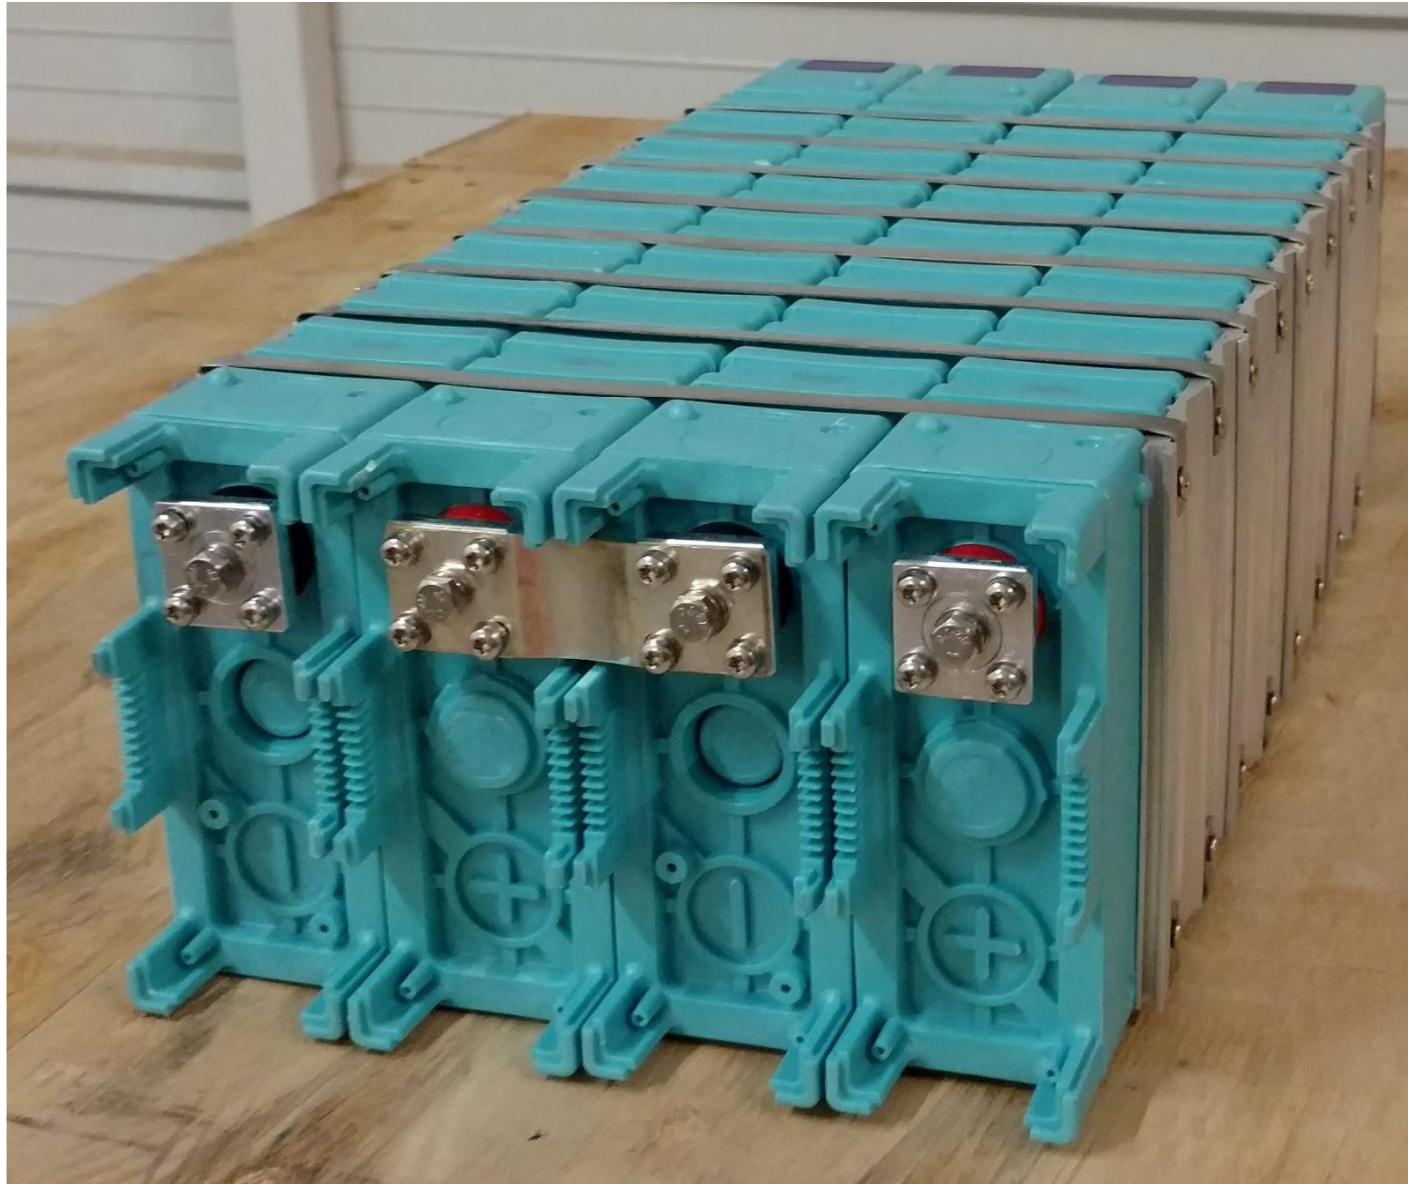

# LFP-G4S200AH Acceptable Orientations

By AA Portable Power Corp

July 21<sup>st</sup> 2016

OK

✓  
OK

✓  
OK

NOT OK

This orientation is not permitted for 3<sup>rd</sup> generation 200Ah cells. In this orientation it is possible for to escape through the safety valve as gravity can pull it through.

# Stacking

- Up to two packs can be stacked on top of each other provided they are mounted securely. Any configuration of more than two packs will require a shelf to separate the packs.