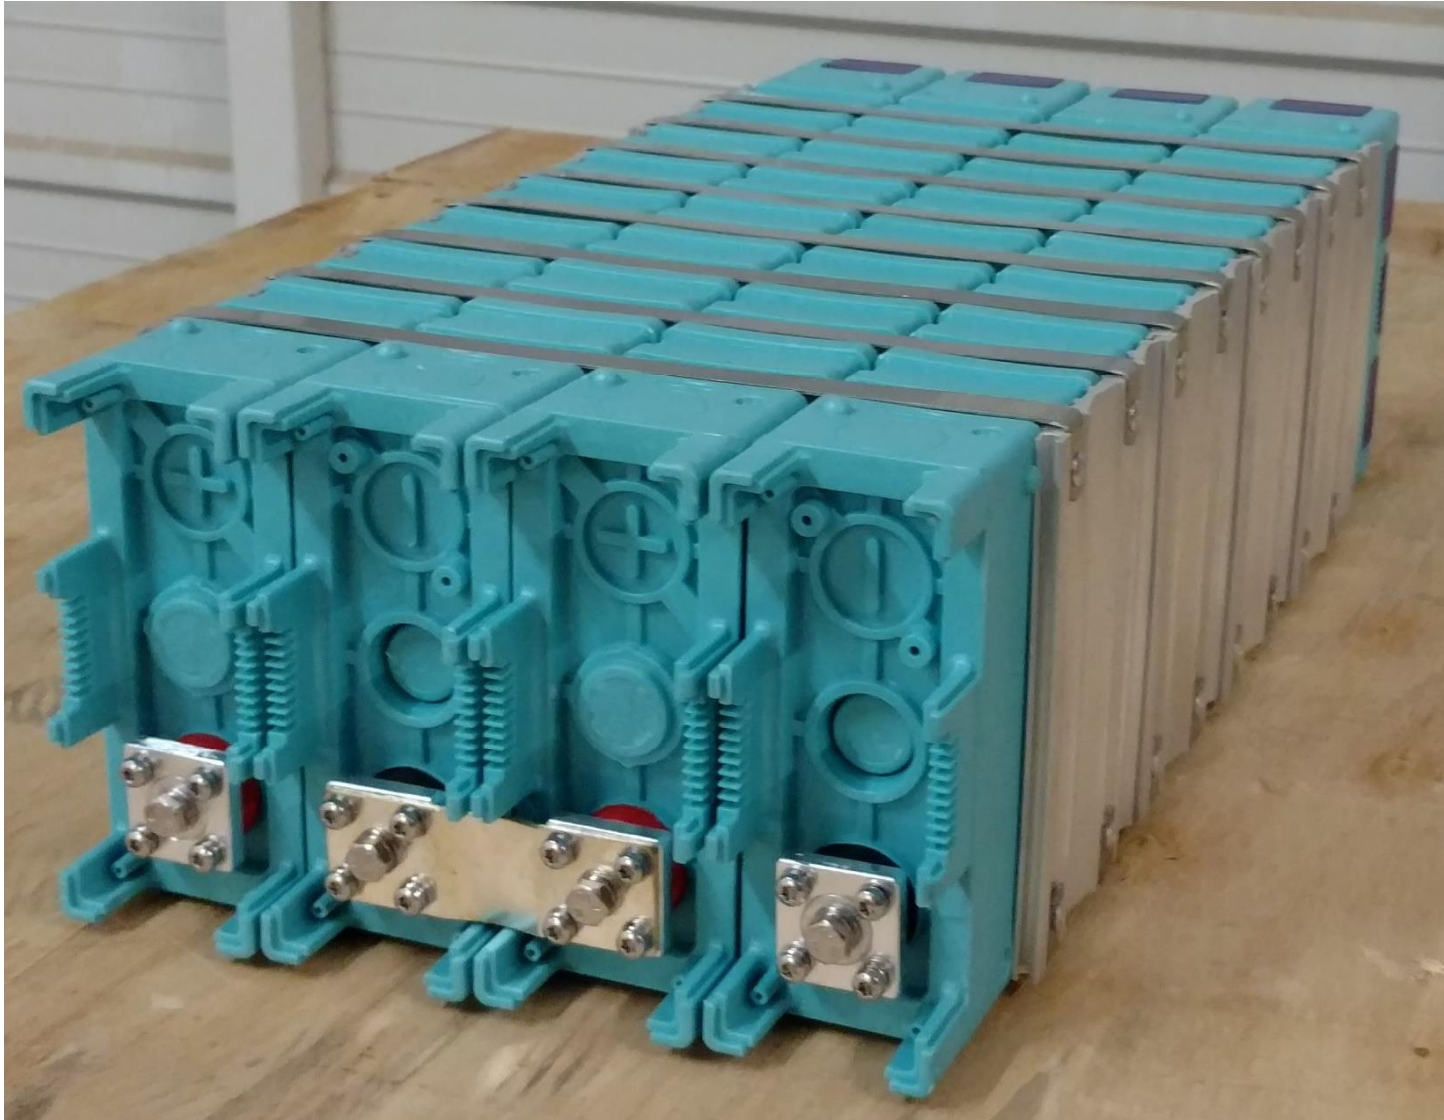

# LFP-G4S200AH Acceptable Orientations

By AA Portable Power Corp

July 21<sup>st</sup> 2016

OK

✓  
OK

✓  
OK

NOT OK

This orientation is not permitted for 3<sup>rd</sup> generation 200Ah cells. In this orientation it is possible for to escape through the safety valve as gravity can pull it through.

# Stacking

- Up to two packs can be stacked on top of each other provided they are mounted securely. Any configuration of more than two packs will require a shelf to separate the packs.