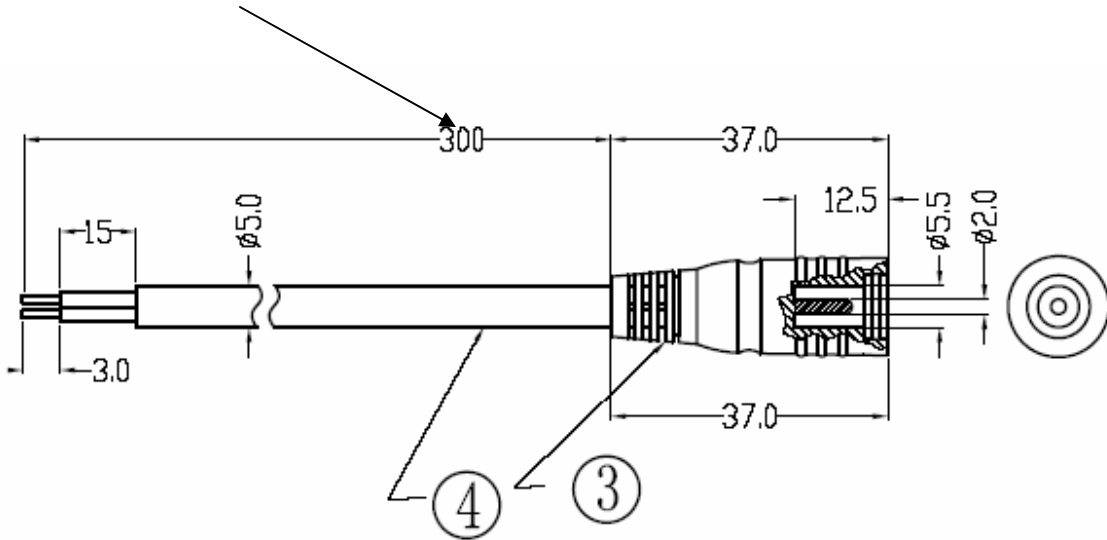

Drawing of Trail-Tech coaxial lockable female plug

Length of wire may be varied based on specification

Electricity Parameter:

NO.	NAME	SPECIFICATION	Max VOLTAGE V	Max CURRET A	IP GRADE
①	Female Trailtech	DC5.5/2.0			
②	Wire	Model: 2AVG (C red black) OD: 5.0 Length: to drawing Material: PU BLACK Authentication: UL	≤300V	≤2.5A	IP67