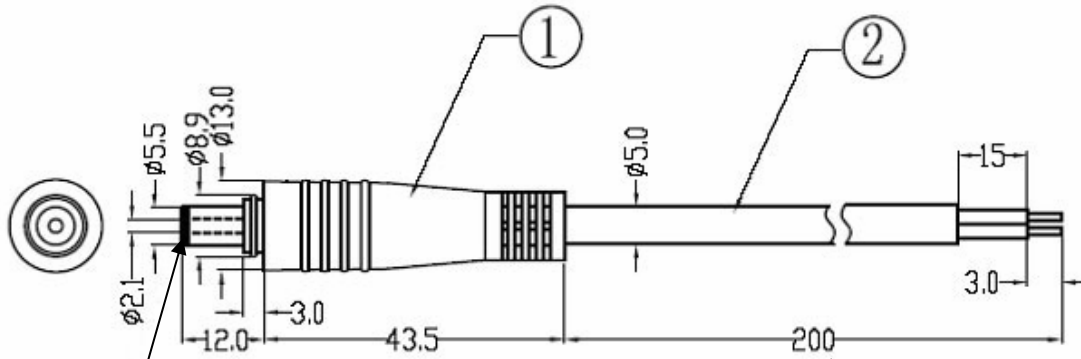

Drawing of Trail-Tech coax lockable male plug

Plastic Insulation, Male Barrel length: 5.5mm x 2.1mm x 12.0mm

Length of wire may be varied based on specification

Electricity Parameter:

NO.	NAME	SPECIFICATION	Max VOLTAGE V	Max CURRET A	IP GRADE
①	Male Trailtech	DC5.5/2.1			
②	Wire	Model: 22AWG (red black) OD: 5.0 Length: to drawing Material: PU BLACK Authentication: UL	≤300V	≤2.5A	IP67