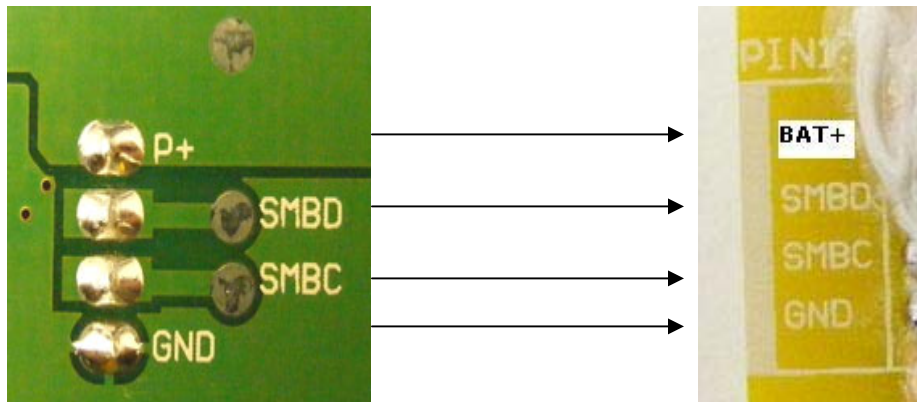

How to connect with Excluded SBS (SBS-LP14.8V-PC)

PCB Board (Bottom Side) → LCD Display

P+ → BAT+
SMBD → SMBD
SMBC → SMBC
GND → GND

Excluded LCD Display Picture (yellow color version)

LCD Display 1

LCD Display 2