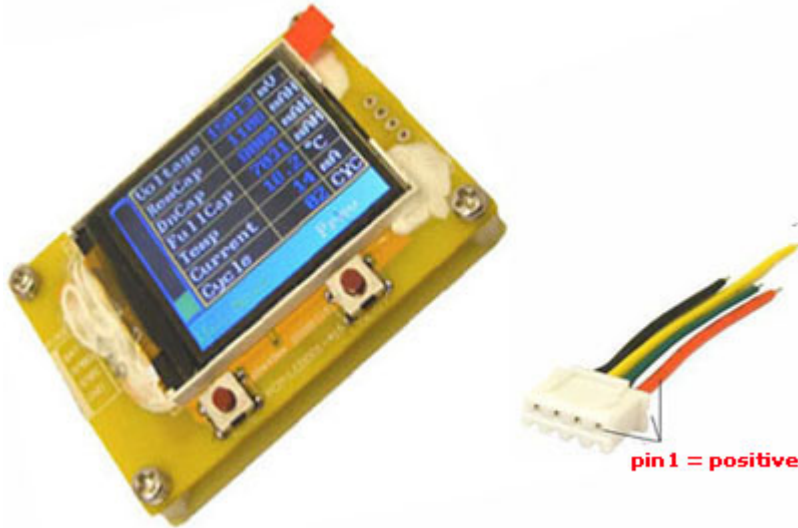

Operation Manual of Touch Screen Color LCD Monitor for Smart Battery Systems (SBS)

AA Portable Power Corp (<http://www.batteryspace.com>)
Address: 860 S, 19th St, Unit A, Richmond, CA, 94804
Tel: 510-525-2328
Fax: 510-439-2808
Email: Sales@batteryspace.com
Prepared & Approved by Louis (01/04/10)

How to connect with Excluded SBS (SBS-LP14.8V-PC)

PCB Board (Bottom Side) → LCD Display

P+ → BAT+
SMBD → SMBD
SMBC → SMBC
GND → GND

Excluded LCD Display Picture (yellow color version)

LCD Display 1

LCD Display 2