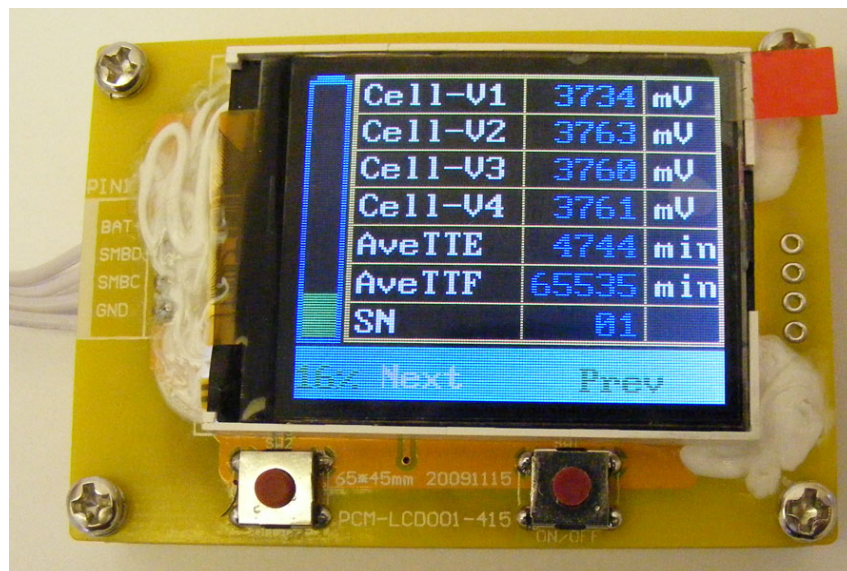

How to connect with Excluded SBS (SBS-LP14.8V-PC)

PCB Board (Bottom Side) → LCD Display

P+ → BAT+
SMBD → SMBD
SMBC → SMBC
GND → GND

Excluded LCD Display Picture (yellow color version)

LCD Display 1

LCD Display 2