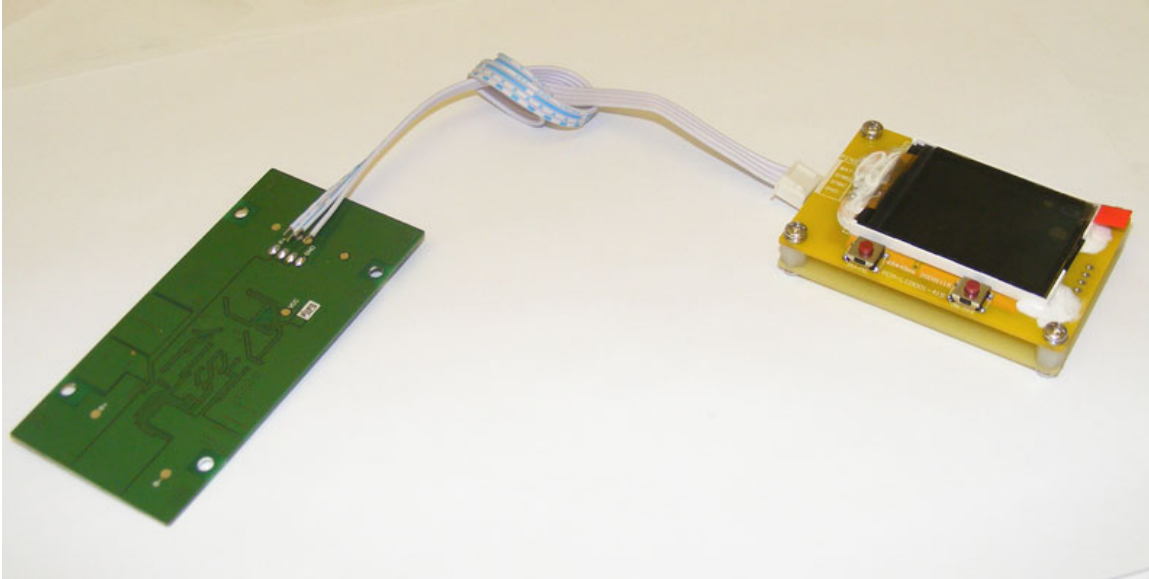

Operation Manual of Touch Screen Color LCD Monitor for Smart Battery Systems (SBS)

AA Portable Power Corp (<http://www.batteryspace.com>)
Address: 860 S, 19th St, Unit A, Richmond, CA, 94804
Tel: 510-525-2328
Fax: 510-439-2808
Email: Sales@batteryspace.com
Prepared & Approved by Louis (01/04/10)

How to connect with Excluded SBS (SBS-LP14.8V-PC)

PCB Board (Bottom Side) → LCD Display

P+ → BAT+
SMBD → SMBD
SMBC → SMBC
GND → GND

Excluded LCD Display Picture (yellow color version)

LCD Display 1

LCD Display 2