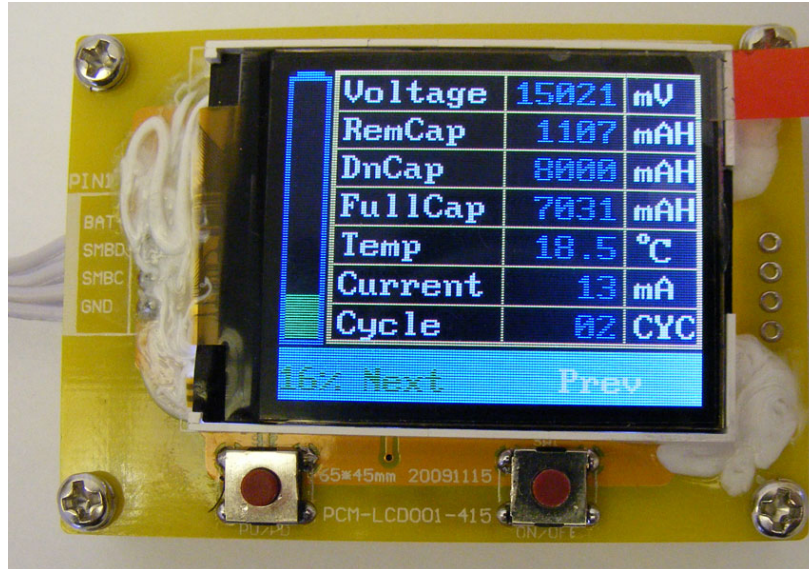

How to connect with Excluded SBS (SBS-LP14.8V-PC)

PCB Board (Bottom Side) → LCD Display

P+ → BAT+
SMBD → SMBD
SMBC → SMBC
GND → GND

Excluded LCD Display Picture (yellow color version)

LCD Display 1

LCD Display 2