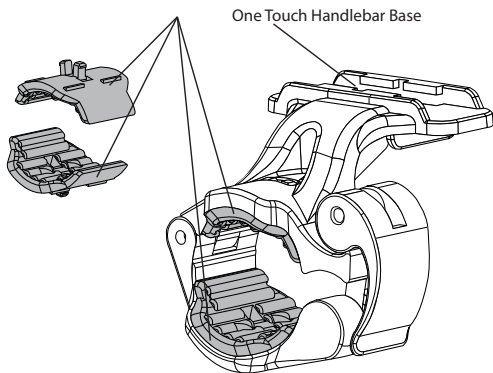

DISTANCE
(m/ft)

SINGLE LIGHT POD	10% 100%	96 h 9 h	72 h 9 h	23/75 150/492

Helmet Mount Base & Quick Release Handlebar Mount Included.

One Touch Handlebar Mounting Base

- * "No Tools Required!"
- * Works with standard & 31.8 mm oversized handlebars.
- * Install or remove the system from your handlebars in seconds.

Helmet Mount Base

- * Low Profile & Light Weight Design
- * Hook & Loop Attachment to Bicycle Helmet

Remove the base inserts with a small flat head screwdriver to accommodate 31.8 mm oversized handlebars.

The One Touch Base has been specifically designed to work on either the left or right side of the stem.