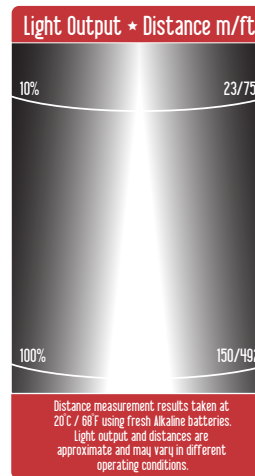

THE POWER OF THE EMITTER:

- Whiter light & longer lasting than halogen or conventional LED lighting.
- The Emitter is the most revolutionary light source to be introduced in over 40 years.
- Emitters produce an incredible amount of light with little power consumption.
- The Emitter has a remarkable life expectancy of 100,000 hours (That's 11 years of constant light).
- When we combine the power of the Emitter with our patented T.I.R. (Total Internal Reflection) optical lens the light output is exceptional.
- The Emitter produces light at a color temperature of approximately 5,500 Kelvins. This is the same color temperature as light from the sun. As your eyes are naturally tuned to the color temperature of the sun the Emitter light is exceptional for lighting up the night.